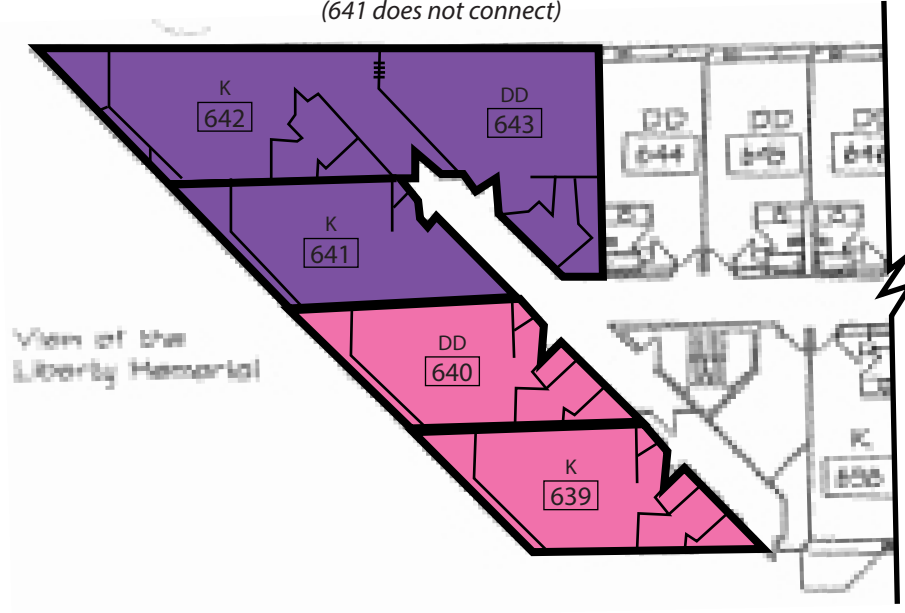

FOLK ALLIANCE INTERNATIONAL CONFERENCE WESTIN - 5th FLOOR

- PREMIUM ROOMS
- MEETING ROOMS

FOLK ALLIANCE INTERNATIONAL CONFERENCE WESTIN - 6th FLOOR

- PREMIUM ROOMS
- SUITES

SUITE 641,642,643
(641 does not connect)

* These rooms will only be used if we opt to use the entire 6th floor for private showcases.

* SUITE 614,15,16
(616 does not connect)

FOLK ALLIANCE INTERNATIONAL CONFERENCE WESTIN - 7th FLOOR

 SUITES