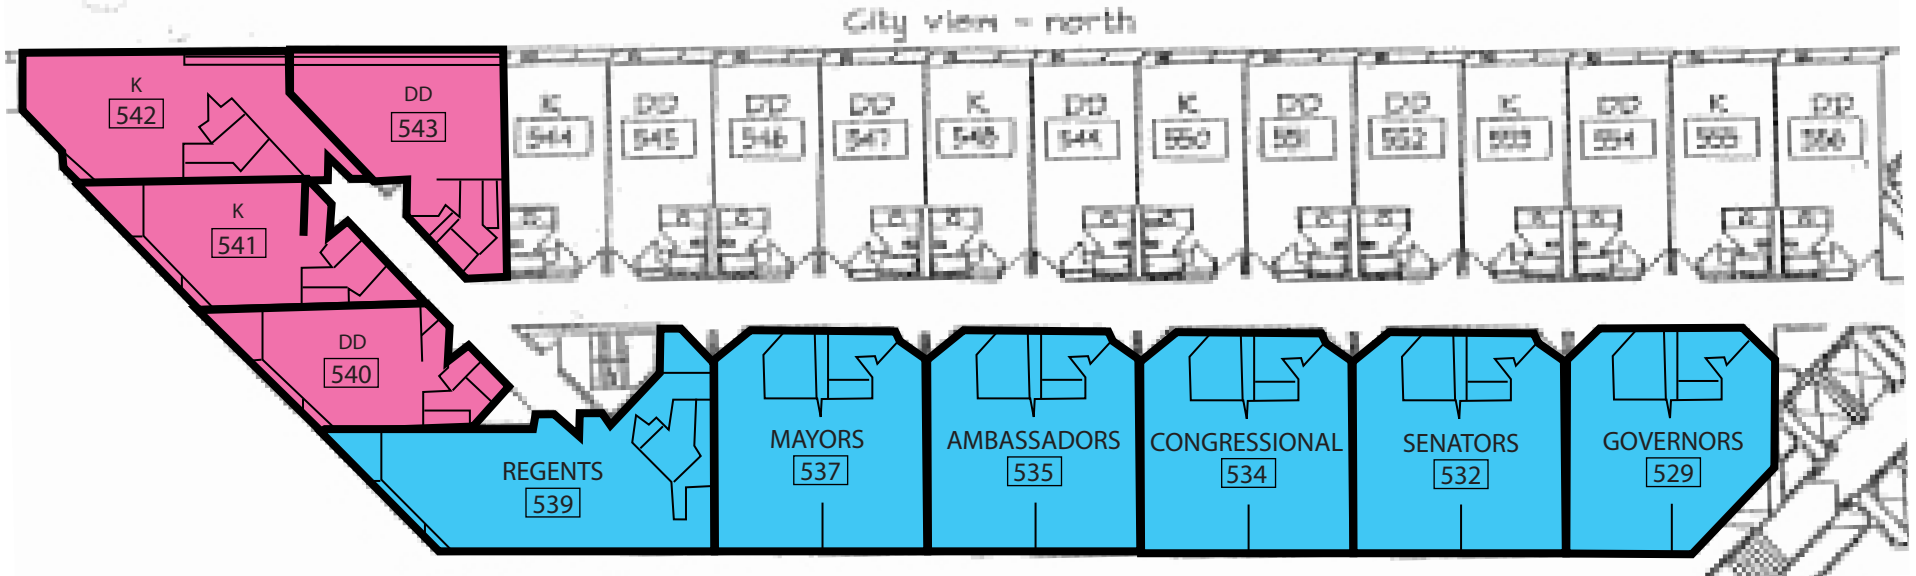

FOLK ALLIANCE INTERNATIONAL CONFERENCE WESTIN - 5th FLOOR

- PREMIUM ROOMS
- MEETING ROOMS

FOLK ALLIANCE INTERNATIONAL CONFERENCE WESTIN - 6th FLOOR

- PREMIUM ROOMS
- SUITES

SUITE 641,642,643
(641 does not connect)

* These rooms will only be used if we opt to use the entire 6th floor for private showcases.

* SUITE 614,15,16
(616 does not connect)

FOLK ALLIANCE INTERNATIONAL CONFERENCE WESTIN - 7th FLOOR

 SUITES